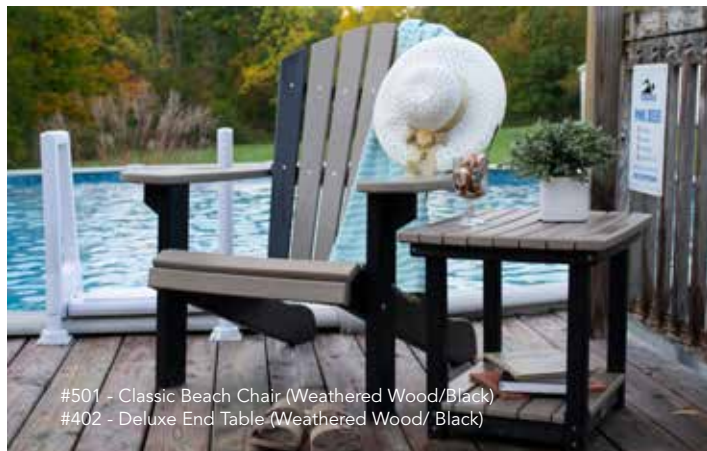

#501 - Classic Beach Chair (Weathered Wood/Black)
#402 - Deluxe End Table (Weathered Wood/ Black)