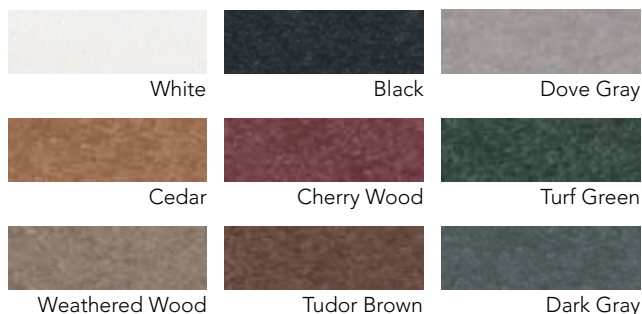

A. Stainless Steel Chain
B. Zinc Chain
Available on any swing model

Heavy Duty Spring
Available on any swing model

POLY LUMBER COLORS

Standard Colors

Premium Colors - Natural Finishes

Premium Colors

CARE & MAINTENANCE